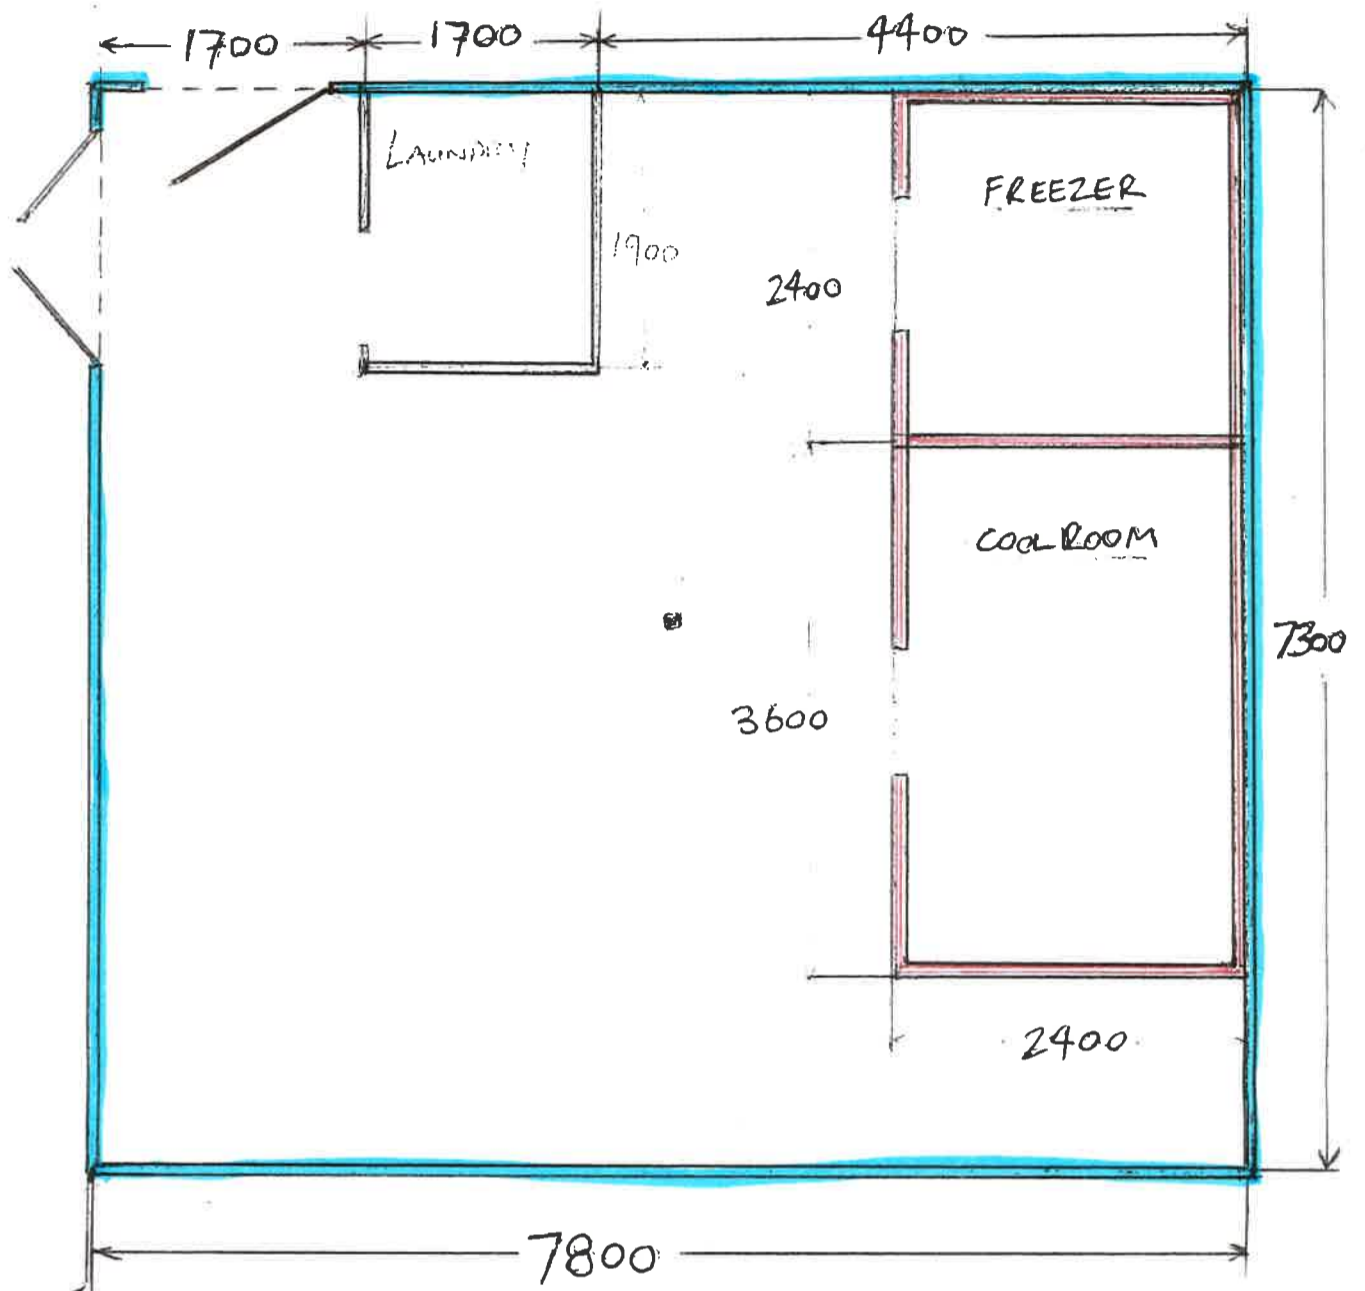

MERRITT'S MAIN STORE

FLOOR PLAN

SCALE 1:50

COOL ROOM/FREEZER PANELS
: 

← DECK AREA →

EASTERN ELEVATION (INTERNAL)